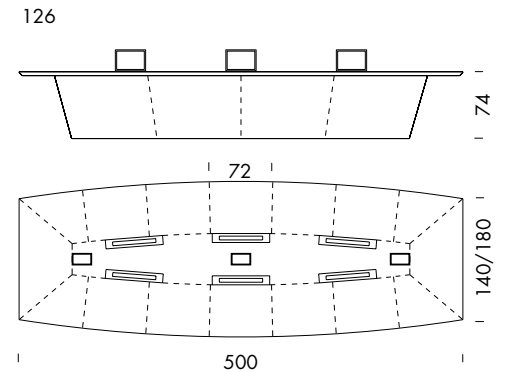

The Polflex range of products is characterised by the creation of personalised projects to resolve the most complex space planning requirements. Conference tables and customised solutions combined with the traditional build quality of Polflex products. Each project goes from the layout phase (based on the customer's own design) to its CAD rendition, computerised 3-D simulation and construction by craftsmen, right through to the finished product.

La production Polflex est caractérisée par la réalisation de projets personnalisés pour résoudre les exigences complexes de l'organisation de l'espace. Tables de conférence avec des solutions individuelles bénéficiant de la qualité de construction des produits Polflex. Chaque projet passe par les phases suivantes: croquis (sur dessin du client), élaboration en CAO, simulation en 3D, produit fini construit artisanalement.

La produzione Polflex si caratterizza per la realizzazione di progetti personalizzati per risolvere le più complesse esigenze della pianificazione dello spazio. Tavoli conferenza con soluzioni individualizzate combinati alla tradizionale qualità costruttiva dei prodotti Polflex. Ogni progetto passa dalla fase del layout (su disegno del cliente), alla rielaborazione in CAD, alla simulazione computerizzata tridimensionale, alla costruzione artigianale del prodotto finito.