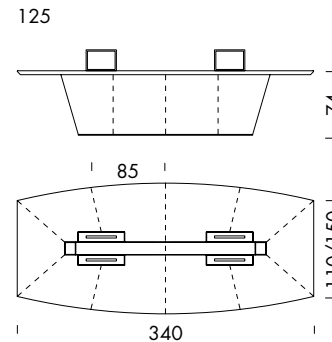

The Polflex range of products is characterised by the creation of personalised projects to resolve the most complex space planning requirements. Conference tables and customised solutions combined with the traditional build quality of Polflex products. Each project goes from the layout phase (based on the customer's own design) to its CAD rendition, computerised 3-D simulation and construction by craftsmen, right through to the finished product.

La production Polflex est caractérisée par la réalisation de projets personnalisés pour résoudre les exigences complexes de l'organisation de l'espace. Tables de conférence avec des solutions individuelles bénéficiant de la qualité de construction des produits Polflex. Chaque projet passe par les phases suivantes: croquis (sur dessin du client), élaboration en CAO, simulation en 3D, produit fini construit artisanalement.

La produzione Polflex si caratterizza per la realizzazione di progetti personalizzati per risolvere le più complesse esigenze della pianificazione dello spazio. Tavoli conferenza con soluzioni individualizzate combinati alla tradizionale qualità costruttiva dei prodotti Polflex. Ogni progetto passa dalla fase del layout (su disegno del cliente), alla rielaborazione in CAD, alla simulazione computerizzata tridimensionale, alla costruzione artigianale del prodotto finito.